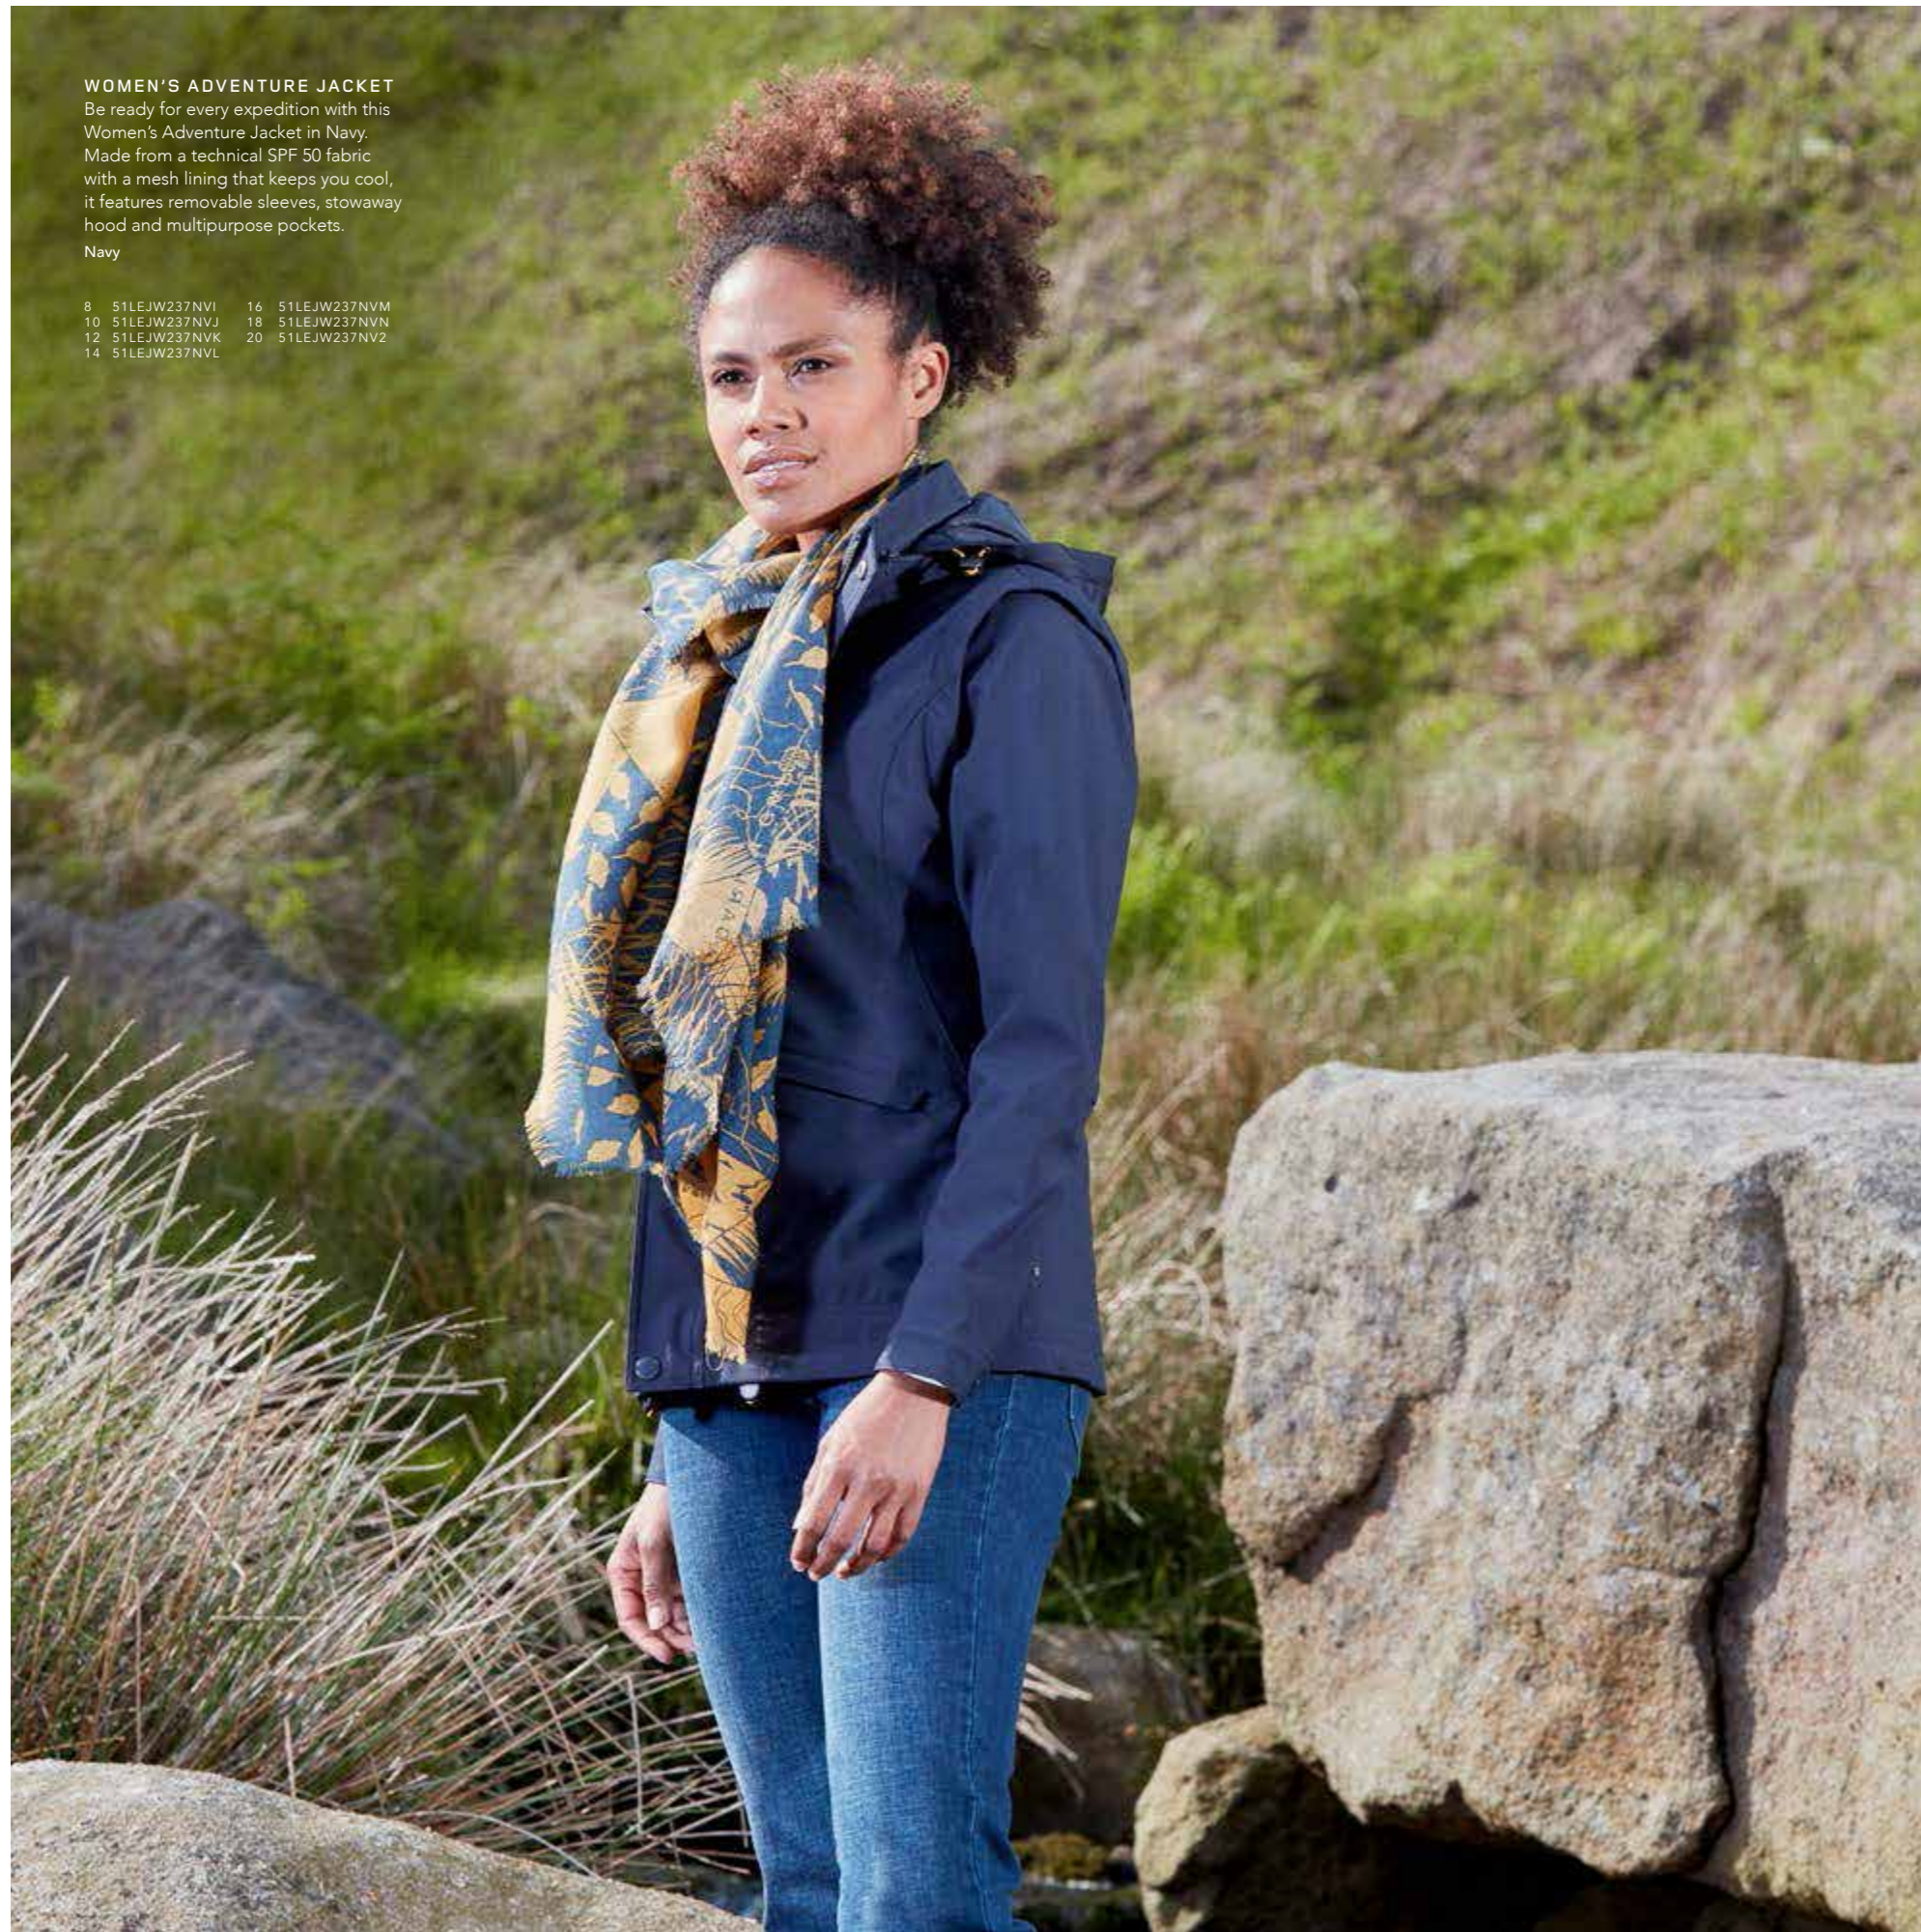

WOMEN'S ADVENTURE JACKET

Be ready for every expedition with this Women's Adventure Jacket in Navy. Made from a technical SPF 50 fabric with a mesh lining that keeps you cool, it features removable sleeves, stowaway hood and multipurpose pockets.

Navy

8	51LEJW237NVI	16	51LEJW237NVM
10	51LEJW237NVJ	18	51LEJW237NVN
12	51LEJW237NVK	20	51LEJW237NV2
14	51LEJW237NVL