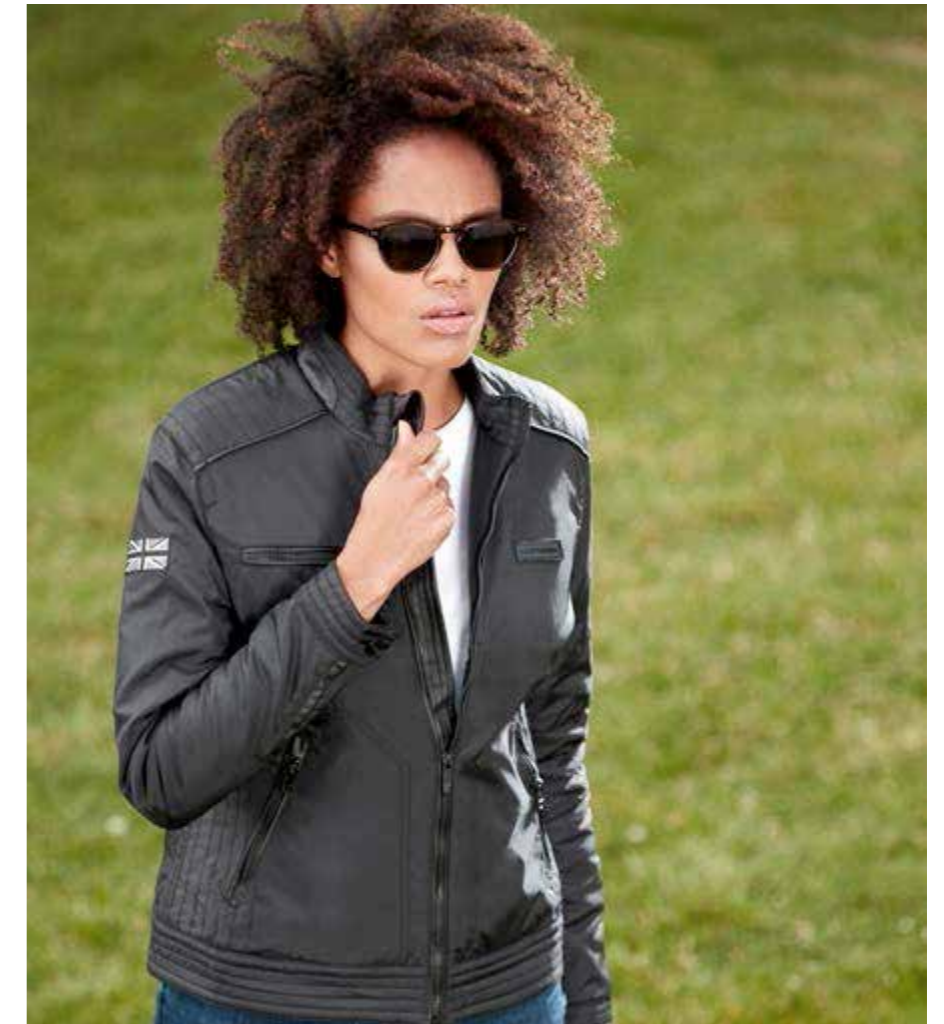

WOMEN'S FULL ZIP HOODIE
This full zip hoodie features contrasting botanical embroidery to the hood lining with ribbed cuffs and hemline. Oval badge to the chest.
Navy

8	51LDHW951NVI	16	51LDHW951NVM
10	51LDHW951NVJ	18	51LDHW951NVN
12	51LDHW951NVK	20	51LDHW951NV2
14	51LDHW951NVL		

8	51LCHM332NVI	14	51LCHM332NVL
10	51LCHM332NVJ	16	51LCHM332NVM
12	51LCHM332NVK	18	51LCHM332NVN