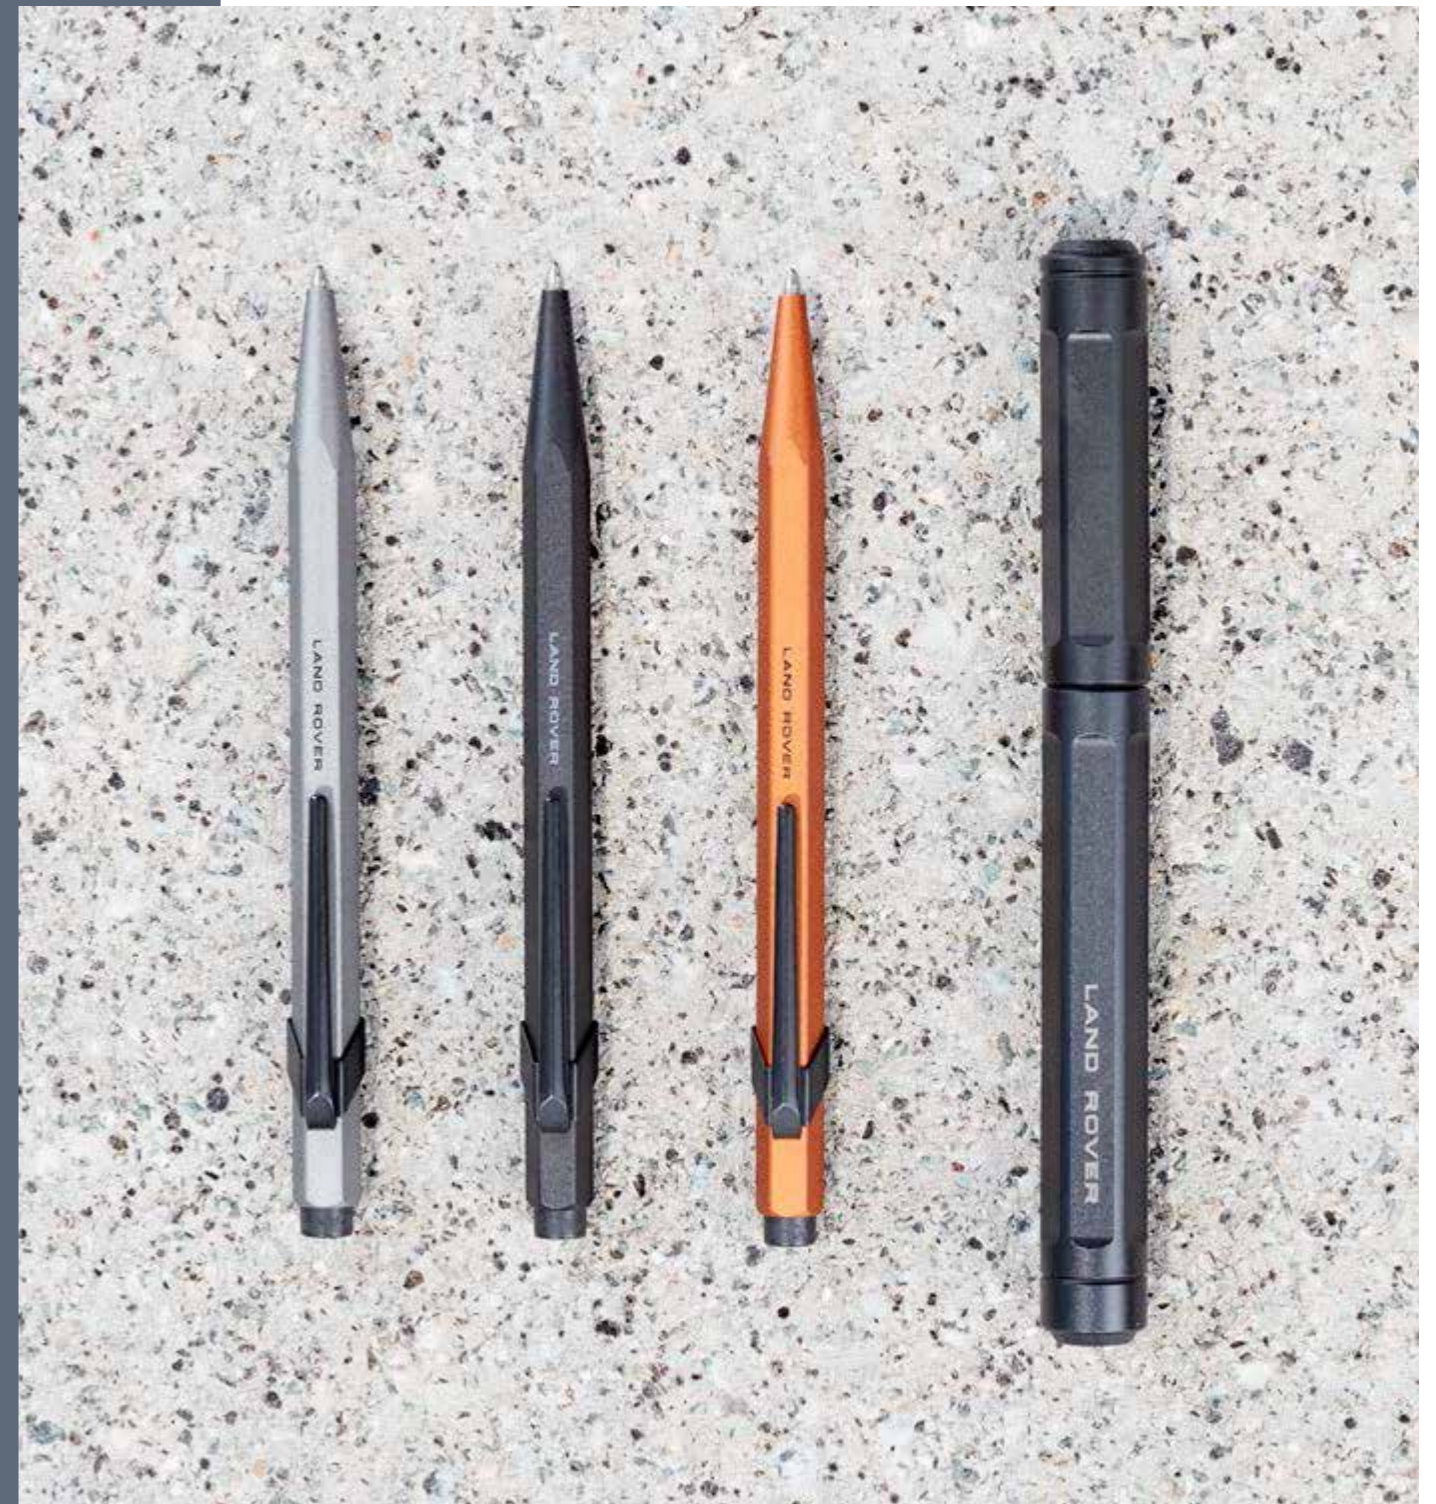

CARAN D'ACHE FOR LAND ROVER PEN

From renowned Swiss manufacturer Caran d'Ache, comes a pen that embodies the true spirit of Land Rover. Made from durable lightweight aluminium, this pen features a comfortable ergonomic grip with a flexible clip for easy carrying. Presented in a padded slimline case.

Gunmetal

51LFPN369GUA

Black

51LFPN369BKA

Orange

51LFPN369ORA

ABOVE AND BEYOND PEN

Introducing the pen that's engineered to go to extremes. Crafted from aircraft-grade aluminium with a six-sided barrel and an ergonomic grip, the Above and Beyond Pen is instilled with the same spirit of endurance as our vehicles. It's a writing instrument made for adventure, wherever it may take you.

Gunmetal

51LFPN377GUA