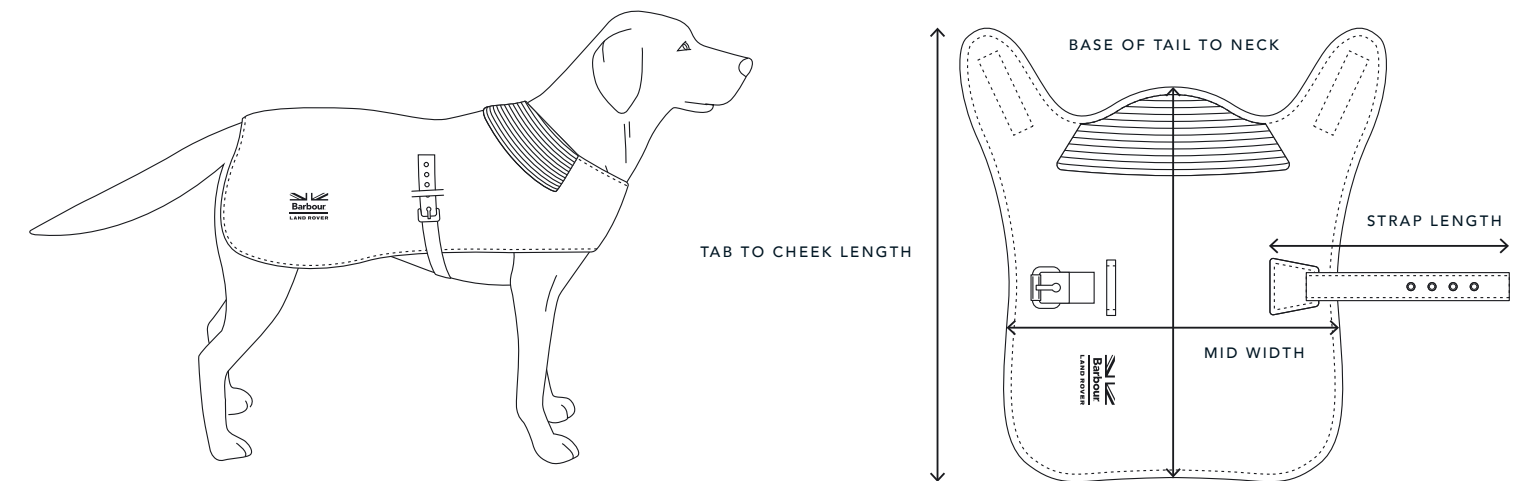

CLOTHING SIZE GUIDE

UK MEN'S	CHEST (CM)	UK WOMEN'S	BUST (CM)
XS	88	8	77
S	92	10	82
M	97	12	87
L	102	14	92
XL	107	16	97
XXL	112	18	102
XXXL	117	20	107
XXXXL	122		

UK BOYS'	CHEST (CM)	UK GIRLS'	CHEST (CM)
2 YRS	54	2 YRS	52
3-4 YRS	58	3-4 YRS	56
5-6 YRS	62	5-6 YRS	60
7-8 YRS	66	7-8 YRS	64
9-10 YRS	70	9-10 YRS	68

DOG COAT SIZE GUIDE

SIZE	S	M	L	XL
BREED	Terrier	Spaniel	Retriever	Pointer
NECK TO TAIL	35cm	45cm	55cm	66cm
MID WIDTH	30cm	38cm	46cm	55cm
TAB TO CHEEK LENGTH	44cm	57cm	70cm	82cm
STRAP LENGTH	26cm	34cm	43cm	52cm

DOG COLLAR SIZE GUIDE

SIZE	S	M	L
COLLAR MEASUREMENTS	14mm x 40cm	19mm x 53cm	25mm x 63.5cm
TO FIT NECK	27.5cm x 35.5cm	36cm x 46mm	47cm x 56.5cm