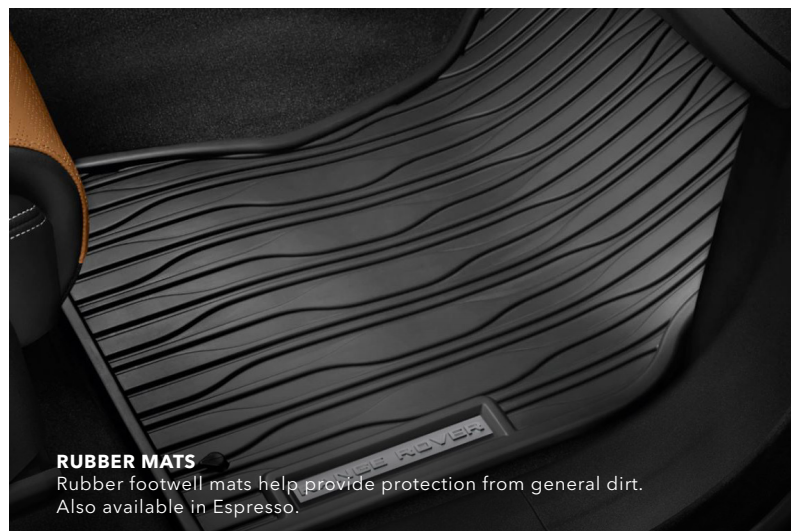

RANGE ROVER VELAR AVANT-GARDE RANGE ROVER

ABOVE & BEYOND

LAND ROVER PROTECTION PACK

LOADSPACE RUBBER MAT

Land Rover branded waterproof rubber mat, with retaining lip, helps protect the rear loadspace carpet from general dirt. Available in Espresso.

RUBBER MATS

Rubber footwell mats help provide protection from general dirt. Also available in Espresso.