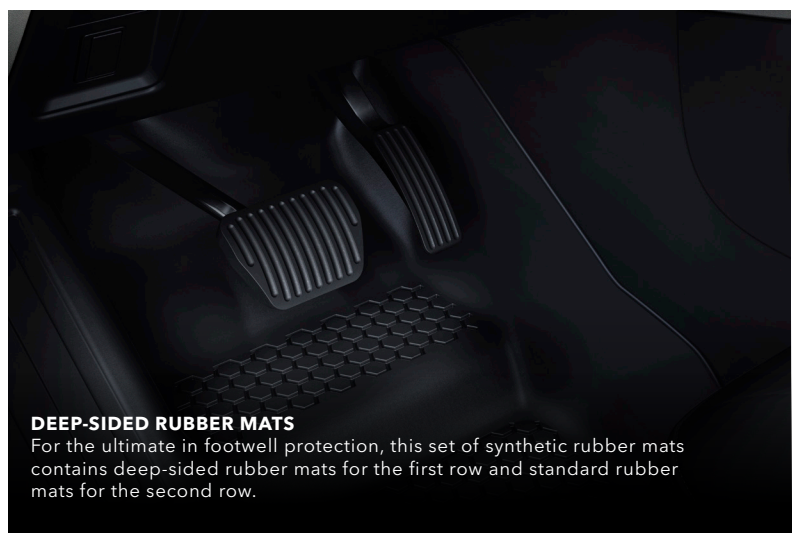

DEFENDER 90 CAPABLE OF GREAT THINGS

ABOVE & BEYOND

LAND ROVER PROTECTION PACK

LOADSPACE RUBBER MAT

The loadspace synthetic rubber mat is waterproof mat, tailored specifically to protect the rear loadspace from muddy or wet items. The mat is Land Rover branded, has non-slip surface, retaining lip and is easily removed for cleaning.

DEEP-SIDED RUBBER MATS

For the ultimate in footwell protection, this set of synthetic rubber mats contains deep-sided rubber mats for the first row and standard rubber mats for the second row.