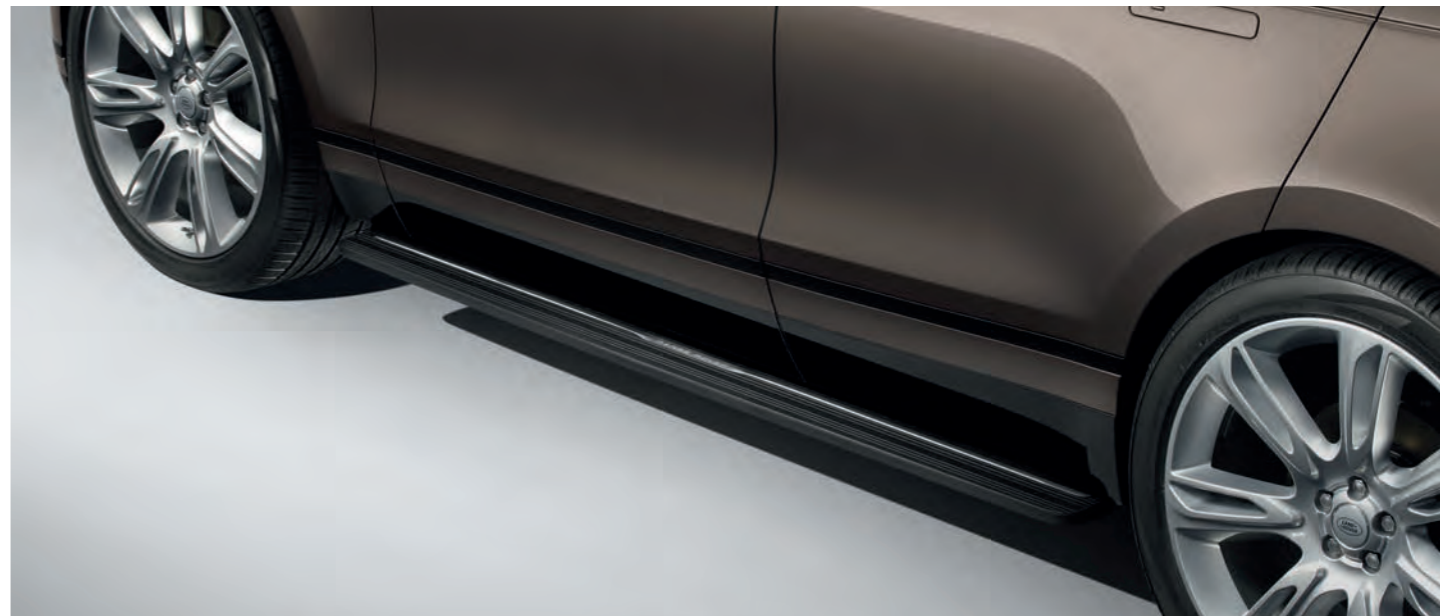

Deployable Side Steps

These smart, practical steps make it easier to get in and out of the vehicle. Neatly stowed under the sills, the side steps automatically deploy as soon as the door is opened, or when activated by the key fob. They stow automatically when the door is closed. The side steps are sensitive to obstructions. Automatic mode can be overridden to allow access to the roof when the doors are closed. The deployable side steps are compatible with front mudflaps and feature a stainless steel finish with laser etched Range Rover branding.