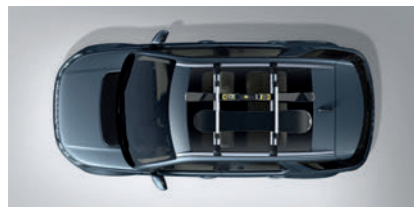

CARRYING

Ski/Snowboard Carrier

Carries four pairs of skis or two snowboards and incorporates slider rails for easy loading, is also lockable for security. Maximum payload 36kg.