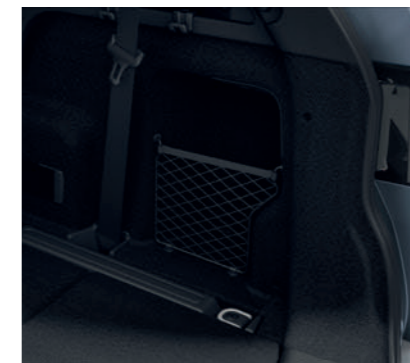

Loadspace Net – Side

Keep smaller items safely stowed away – but easy to find – with a loadspace side net.