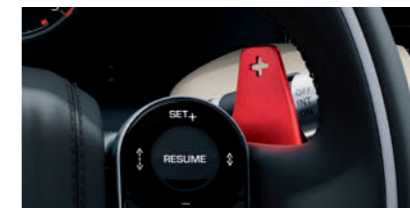

Luxury Carpet Mat Set

Luxurious, tailored, deep pile 2,050g/m² carpet mat set, with waterproof backing, provides a well-appointed finishing touch to the interior.

Premium Carpet Mat

Luxurious, tailored, deep pile 780g/m² carpet mat set, with waterproof backing, provides a well-appointed finishing touch to the interior.