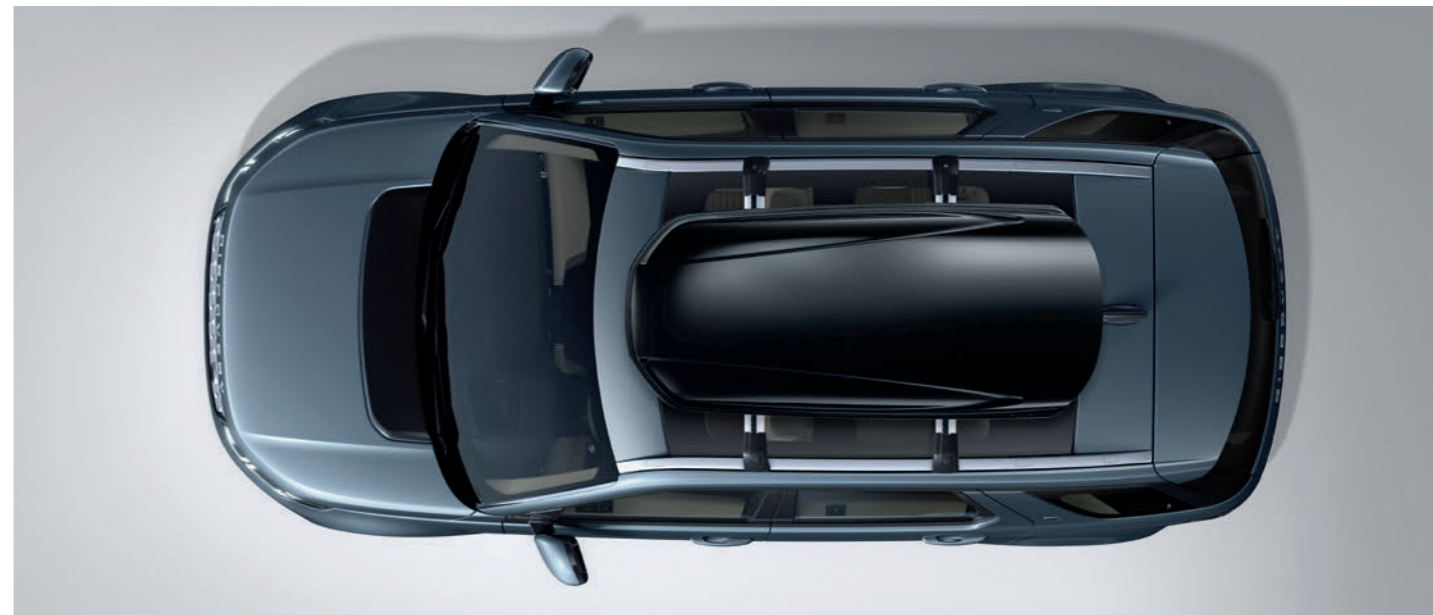

Luggage Roof Box

Roof mounted luggage box with Gloss Black finish. Opens from both sides and is lockable for security. Includes power-grip mounting for easy and quick fixing to the cross bars. Maximum payload 75kg.