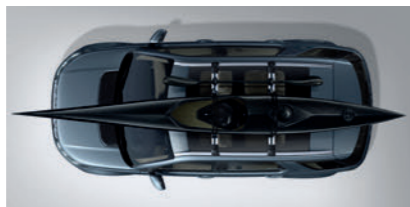

Aqua Sports Carrier

Carries a sailboard, canoe or kayak. Includes lockable multi-purpose holder to carry oars or paddles. Tilts to facilitate loading/unloading. Features lockable straps and rubber supports. Maximum load capacity 45kg.