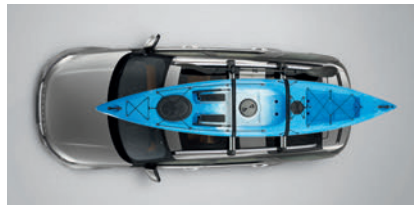

CARRYING

Aqua Sports Carrier

Carries a sailboard, canoe or kayak. Includes lockable multi-purpose holder to carry oars or paddles. Tilts to facilitate loading/unloading. Features lockable straps and rubber supports. When fitted maximum load capacity is 45kg.