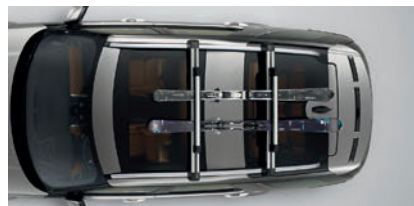

Ski/Snowboard Carrier

Carries four pairs of skis or two snowboards and incorporates slider rails for easy loading. Lockable for security. When fitted maximum load capacity is 36kg.