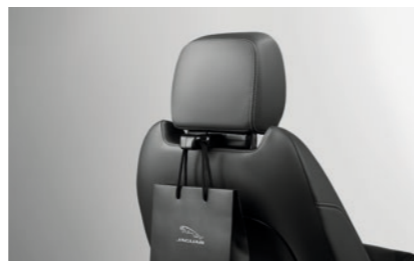

Click and Hook

The Click and Hook is part of the Click and Go range. This universal hook creates extra storage space for items to be hung, especially useful for handbags or groceries.