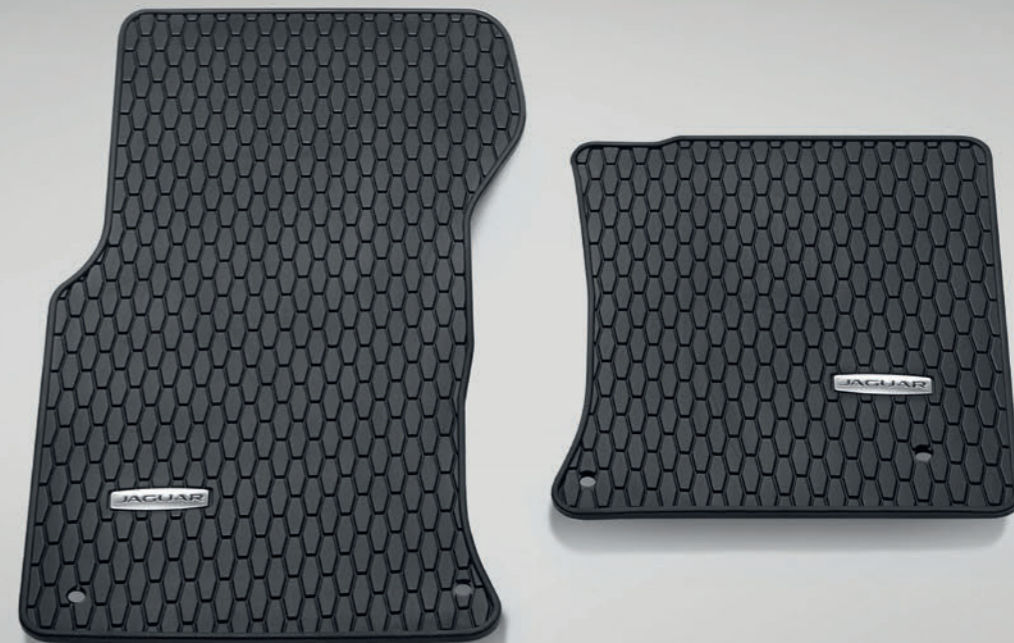

Rubber Mats

Hard wearing Jaguar branded rubber mats provide added protection for your vehicle's carpets.