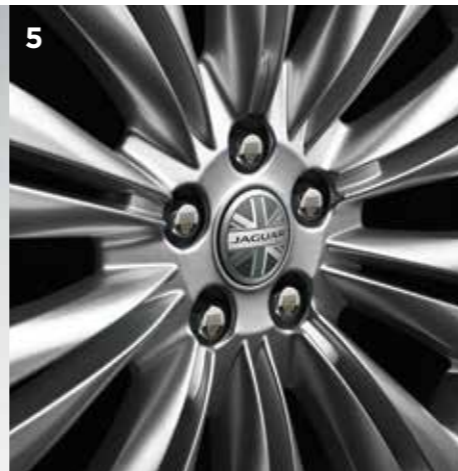

5. WHEEL CENTRE BADGE - UNION JACK

A distinctive monochrome centre badge featuring the Jaguar logo with a Union Jack design providing a British twist.