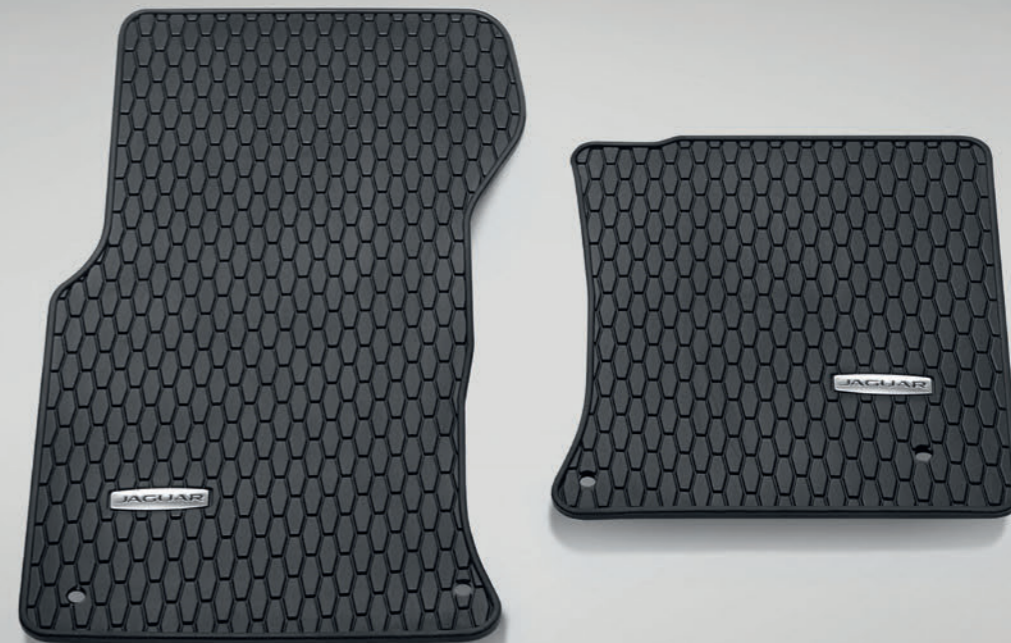

Luxurious, tailored 2,050g/m² pile front carpet mats with embossed Jaguar logo and nubuck edge binding. The premium mats provide a well appointed finishing touch to the interior. Available in a choice of colours.

INTERIOR PROTECTION

Protective Second Row - Seat Cover

Protects back of front seats, floor and second row seats from mud, dirt and wear and tear. Machine washable. Includes headrest and armrest covers.

Luggage Compartment Rubber Liner

This premium liner tailored specifically for your vehicle will protect the luggage compartment floor with a raised lip around the edges to protect the side walls. Light and durable, it is easily removable for cleaning.