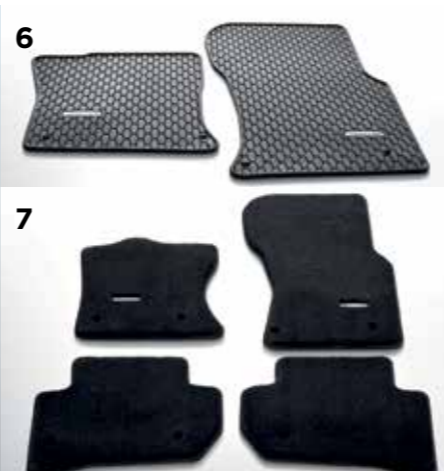

6. RUBBER MATS

Hard wearing Jaguar branded rubber mats provide added protection for your vehicle's carpets.