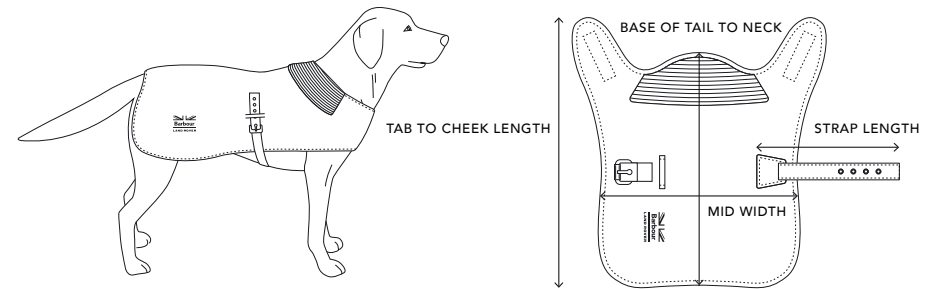

DOG COAT SIZE GUIDE

SIZE	S	M	L	XL
BREED	Terrier	Spaniel	Retriever	Pointer
NECK TO TAIL	35cm	45cm	55cm	66cm
MID WIDTH	30cm	38cm	46cm	55cm
TAB TO CHEEK LENGTH	44cm	57cm	70cm	82cm
STRAP LENGTH	26cm	34cm	43cm	52cm

DOG COLLAR SIZE GUIDE

SIZE	S	M	L
COLLAR MEASUREMENTS	14mm x 40cm	19mm x 53cm	25mm x 63.5cm
TO FIT NECK	27.5cm x 35.5cm	36cm x 46mm	47cm x 56.5cm

CLOTHING SIZE GUIDE

UK MEN'S	XS	S	M	L	XL	XXL	XXXL	XXXXL
CHEST (CM)	88	92	97	102	107	112	117	122

Product availability and pricing are subject to change. All copy and images remain the copyright of Jaguar Land Rover. Correct at time of publication; subject to availability and market; Jaguar Land Rover reserve the right to remove or change specification of items in the range at any time.

*Selling Price is inclusive of 7% VAT.