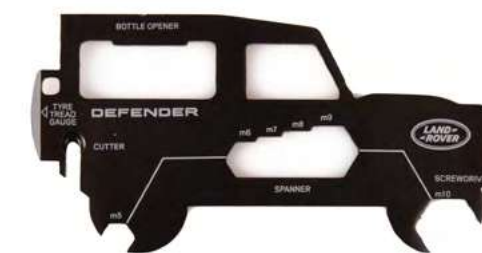

DEFENDER MULTI TOOL

Black steel credit card sized Multi Tool inspired by the shape of the Land Rover Defender.

51LDTT619NVA