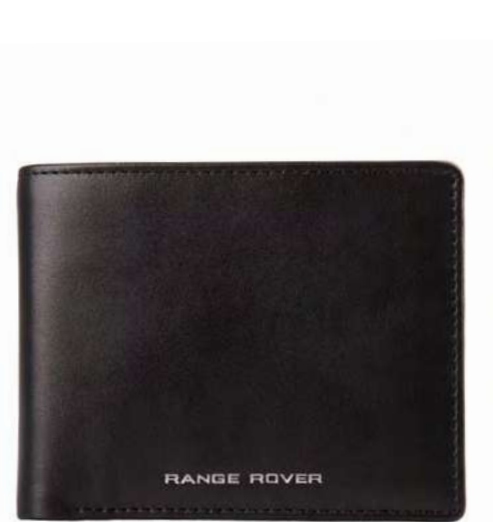

RANGE ROVER WALLET

Smooth leather wallet with two bank note compartments and eight card slots. Featuring contrasting blue note dividers.

Colour Black

51LDLG669BKA