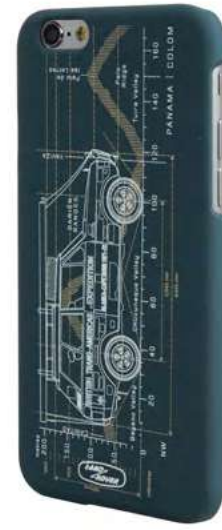

HERITAGE DARIÉN GAP IPHONE CASE

Tough Blue case for iPhone 7 and 7+. Features Range Rover technical drawing and Heritage logo.

Colour Navy

7 51LDPH867NVA
7+ 51LDPH868NVA