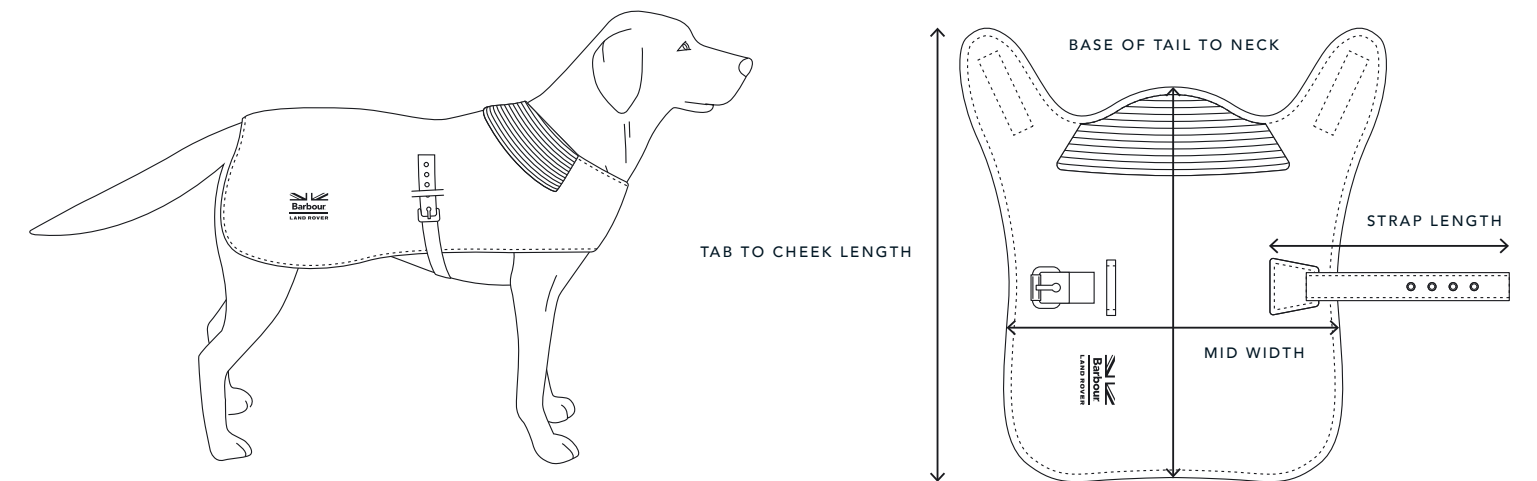

CLOTHING SIZE GUIDE

UK MEN'S	CHEST (CM)	UK WOMEN'S	BUST (CM)
XS	88	8	77
S	92	10	82
M	97	12	87
L	102	14	92
XL	107	16	97
XXL	112	18	102
XXXL	117	20	107
XXXXL	122		

UK BOYS'	CHEST (CM)	UK GIRLS'	CHEST (CM)
2 YRS	54	2 YRS	52
3-4 YRS	58	3-4 YRS	56
5-6 YRS	62	5-6 YRS	60
7-8 YRS	66	7-8 YRS	64
9-10 YRS	70	9-10 YRS	68

DOG COAT SIZE GUIDE

SIZE	S	M	L	XL
BREED	Terrier	Spaniel	Retriever	Pointer
NECK TO TAIL	35cm	45cm	55cm	66cm
MID WIDTH	30cm	38cm	46cm	55cm
TAB TO CHEEK LENGTH	44cm	57cm	70cm	82cm
STRAP LENGTH	26cm	34cm	43cm	52cm

DOG COLLAR SIZE GUIDE

SIZE	S	M	L
COLLAR MEASUREMENTS	14mm x 40cm	19mm x 53cm	25mm x 63.5cm
TO FIT NECK	27.5cm x 35.5cm	36cm x 46mm	47cm x 56.5cm